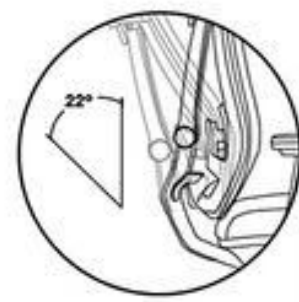

GRANNY

ERGONOMIC CHAIR

www.aadinathfurniture.com

FEEL COMFORTABLE

www.aadinathfurniture.com

FEATURES

Adjustable
Headrest

Recline With
5 Lockable Positions
For Comfort

DIMENSIONS

Front view

Side view

www.aadinathfurniture.com
sales@aadinathfurniture.com
9319888199