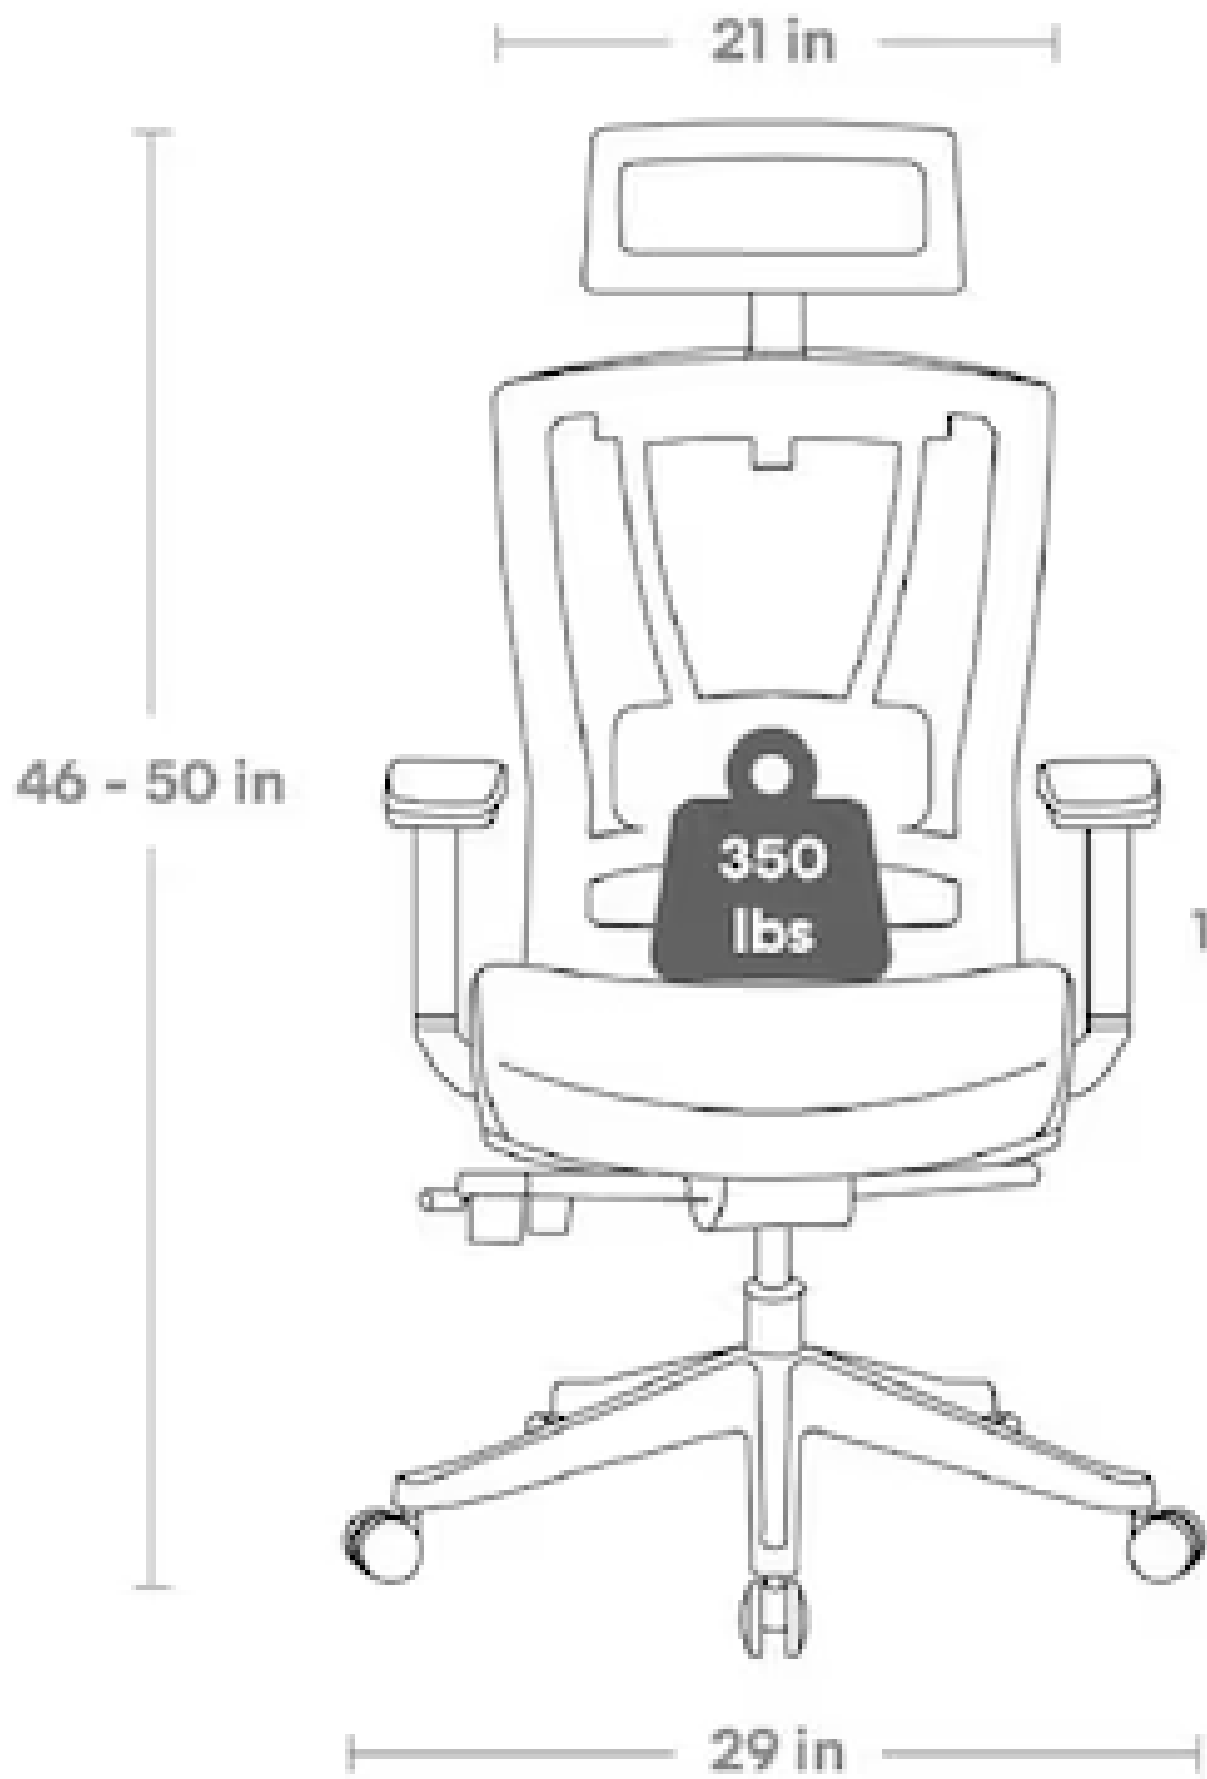

GRANNY

ERGONOMIC CHAIR

www.aadinathfurniture.com

FEEL COMFORTABLE

www.aadinathfurniture.com

FEATURES

Adjustable
Headrest

Recline With
5 Lockable Positions
For Comfort

DIMENSIONS

Front view

Side view

www.aadinathfurniture.com
sales@aadinathfurniture.com
9319888199